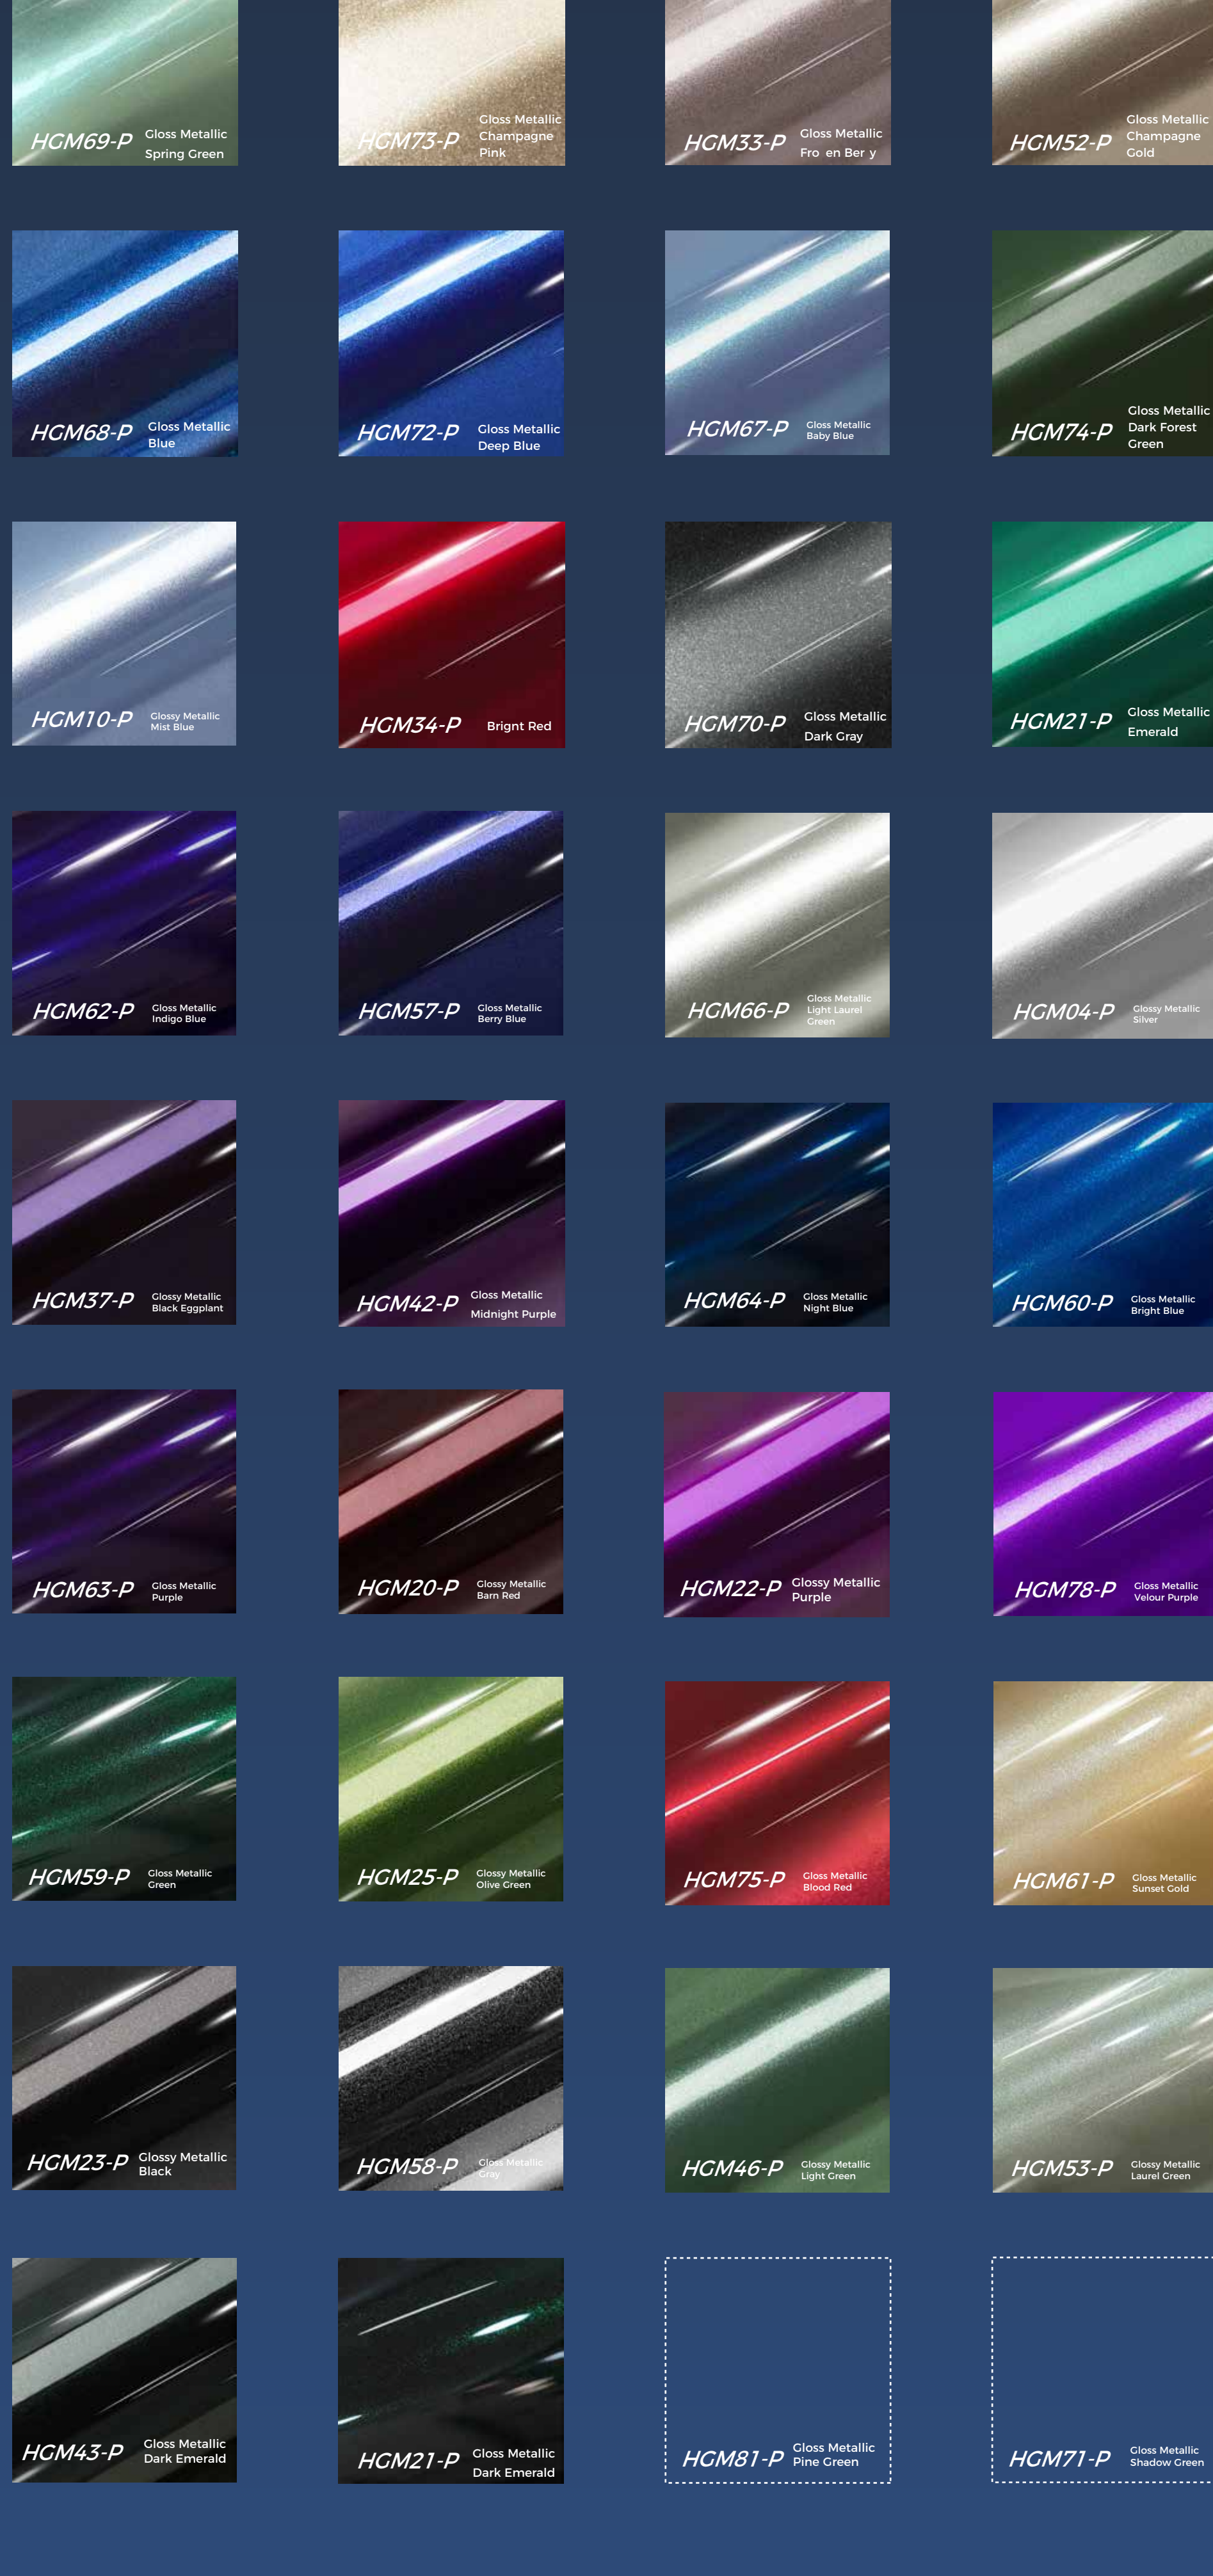

GLOSS METALLIC COLORED PPF

SERIES	CODE SERIES	SIZE	WARRANTY	THICKNESS
High Gloss Metallic Vinyl	HGM	60" x 50ft / 1520mm x 15m	5 years	6.5mil -7mil