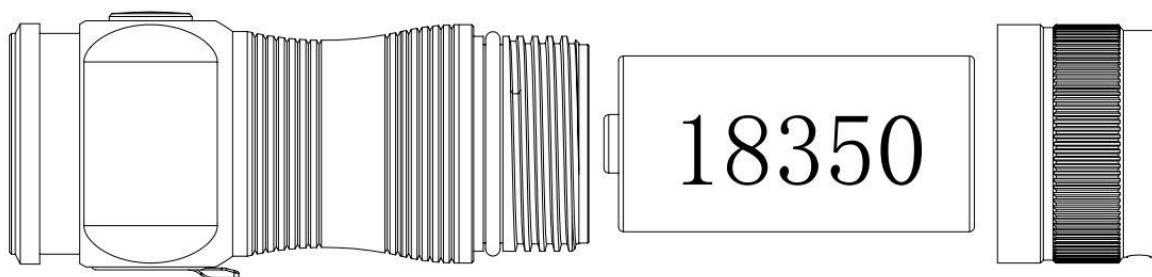

accidentally be turned on. The resultant heat build-up can cause a fire, burns or damage the flashlight.

Battery Option

Battery Type	Dimension & Quantity
Rechargeable lithium-ion battery	1 x 18350 battery

Battery Installation

Before first use, please unscrew the tail cap and remove the insulating paper. If the battery needs to be replaced, make sure that the positive end of the new battery faces the flashlight head when you put it in.

Battery Level Indicator

After turning on the SC13, the indicator will display the power status for 5 seconds.

Green Constant On = 70%-100%

Red Constant On = 30%-70%

Red Flashes = 0-30%

Light Indicator When Charging