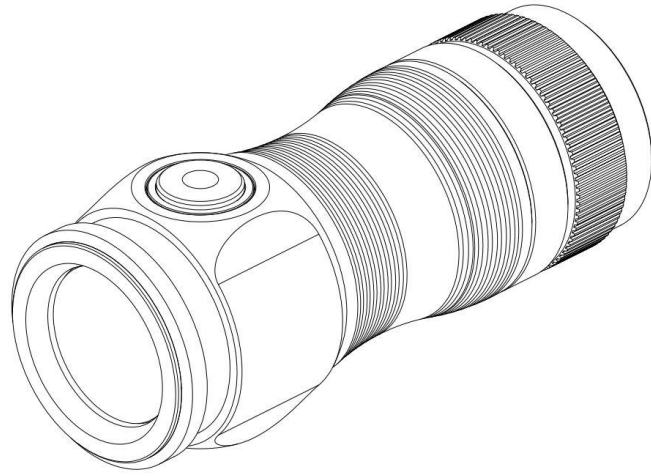

# SOFIRN SC13 MANUAL

**Thank you for purchasing this Sofirn product.**

**send email to [sofirnlight@gmail.com](mailto:sofirnlight@gmail.com)**

**if you meet any issues.**

The Sofirn SC13 is a powerful mini flashlight. At just 2.54 inches tall and weighing 1.41 ounces, the SC13 doubles as a carry-on keychain flashlight. This little thing emits a beam of up to 1,300 lumens and reaches a distance of up to 217 meters. Tiny but mighty. Get the desired illuminating whenever you are night walking, working, in emergencies, etc.

## Specifications

- ❖ Emitter: High-powered LED\*1
- ❖ Battery Option: 1×18350 battery
- ❖ Working Voltage: 2.7V-4.2V
- ❖ Mode Operation: Side e-switch
- ❖ USB Type-C charging
- ❖ Material: AL6061-T6 aluminium alloy
- ❖ Water Resistance: IP68 waterproof
- ❖ Size: 28.5mm ( head diameter) \*64.6mm (length)
- ❖ Weight: 40g(without battery)
- ❖ Reverse polarity protection from improper battery installation.